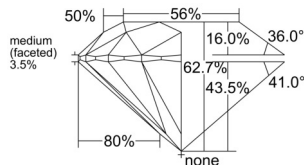

GIA®

FACSIMILE

GIA REPORT 7546059849

Verify this report at GIA.edu

GIA NATURAL DIAMOND DOSSIER®

November 21, 2025
GIA Report Number 7546059849
Shape and Cutting Style ..... Round Brilliant
Measurements ..... 5.06 - 5.08 x 3.18 mm

GRADING RESULTS

Carat Weight ..... 0.50 carat
Color Grade I
Clarity Grade S11
Cut Grade ..... Excellent

ADDITIONAL GRADING INFORMATION

Polish ..... Excellent
Symmetry ..... Excellent
Fluorescence ..... Faint
Clarity Characteristics ..... Cloud, Crystal, Feather
Inscription(s): GIA 7546059849

PROPORTIONS

Profile to actual proportions

GRADING SCALES

GIA COLOR SCALE

COLOREDNESS	D
	E
	F
	G
	H
	I
	J
NEAR COLORLESS	K
	L
	M
Faint	N
	O
	P
	Q
	R
	S
	T
	U
	V
	W
	X
	Y
	Z

GIA CLARITY SCALE

VERY VERY SLIGHTLY INCLUDED	FLAWLESS
	INTERNALLY FLAWLESS
VERY SLIGHTLY INCLUDED	VVS₁
	VVS₂
SLIGHTLY INCLUDED	VS₁
	VS₂
INCLUDED	S1₁
	S1₂
	I₁
	I₂
	I₃

GIA CUT SCALE

EXCELLENT
VERY GOOD
GOOD
FAIR
POOR